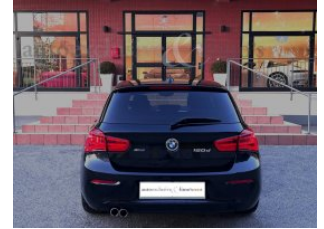

BMW 120d 5p xdrive Business auto

IWW5303

Berlina	Year: 2018	Price: ----	
KM: 103.451	Engine cubic capacity: 1995	HP: 190	Fuel Type: Diesel
Exterior Color: Nero Metalizzato		Interior: Black Fabric	

Optionals: